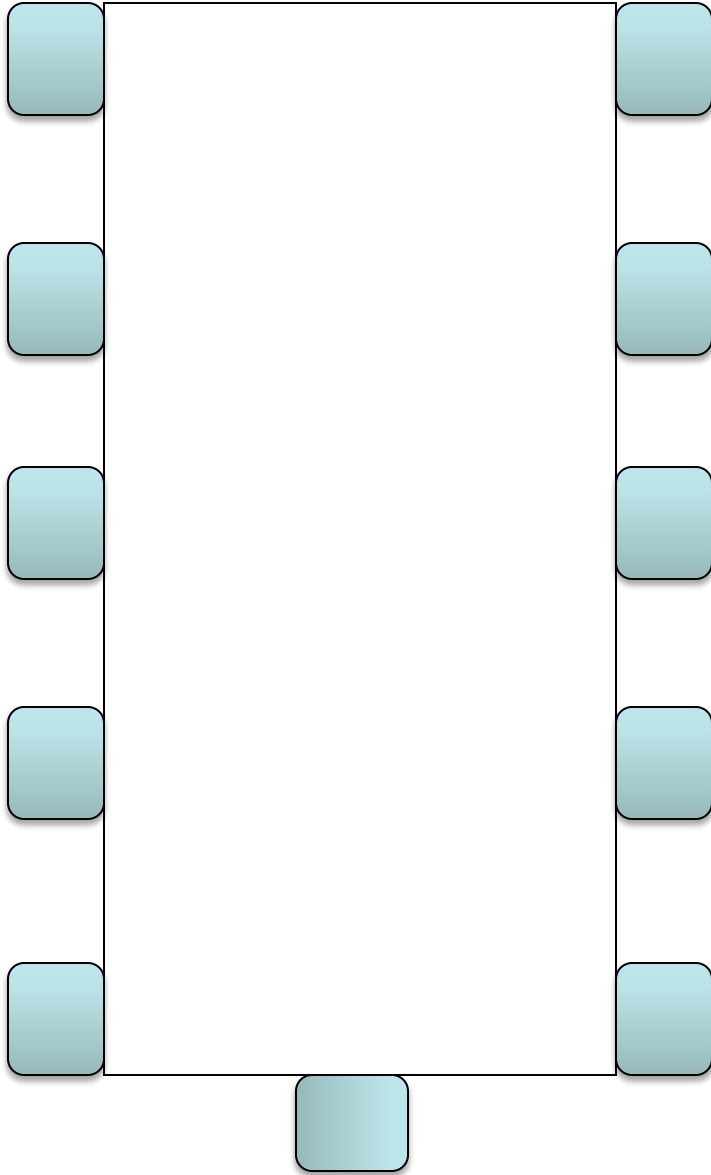

1 long table, 8-15 people

ENTRANCE

Conference Style 8-18 people

ENTRANCE

U-Shaped 8-14 people

AV Screen

ENTRANCE

Wine room 16-22 people

ENTRANCE

ENTRANCE

Cocktail Party Setup
(no chairs)

ENTRANCE

Wine Room
18 people
- Regular
Service Setup