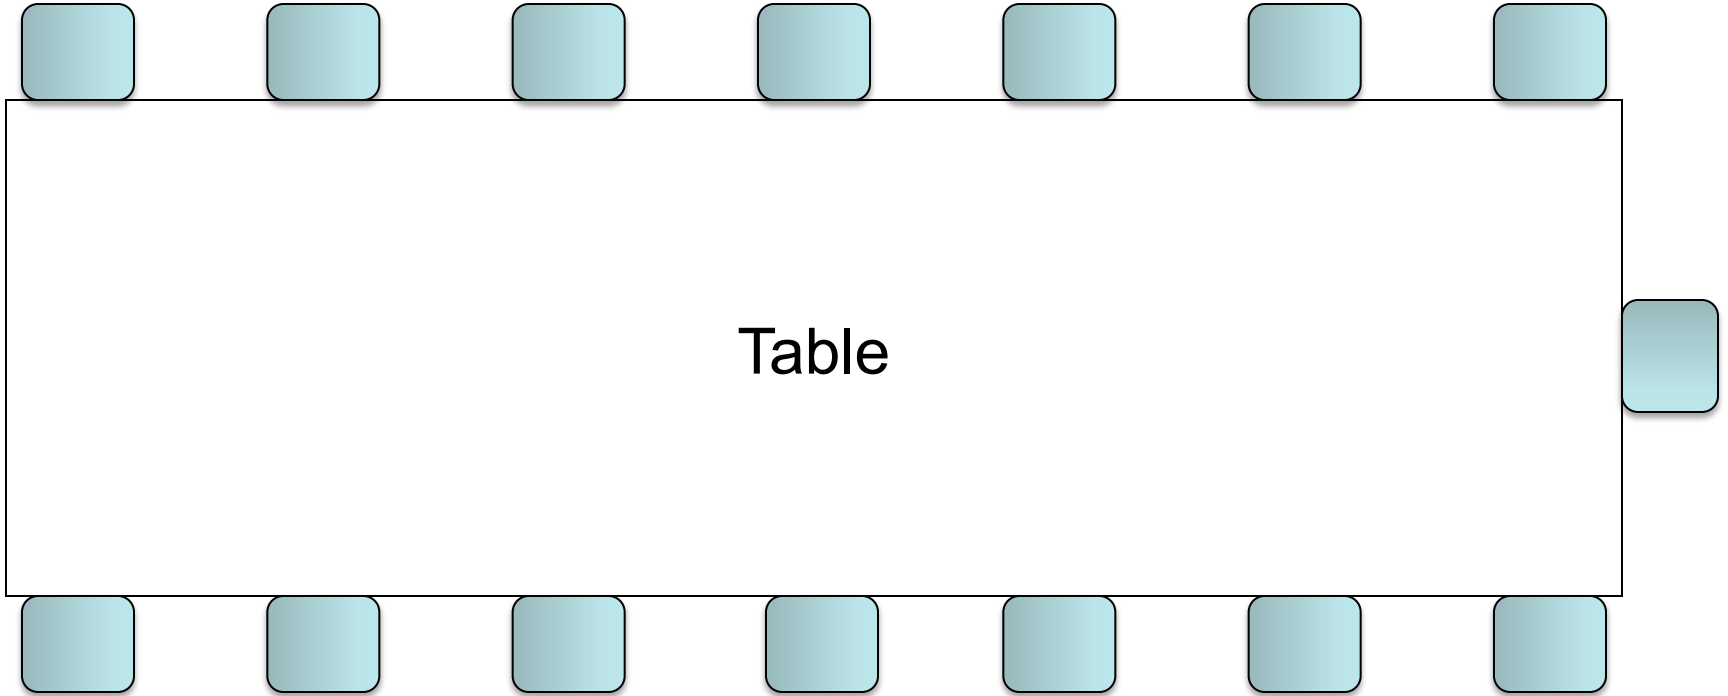

1 long table, 8-15 people

ENTRANCE

Conference Style 8-18 people

ENTRANCE

U-Shaped 8-14 people

AV Screen

ENTRANCE

Wine room 16-22 people

ENTRANCE

ENTRANCE

Cocktail Party Setup
(no chairs)

ENTRANCE

Wine Room
18 people
- Regular
Service Setup