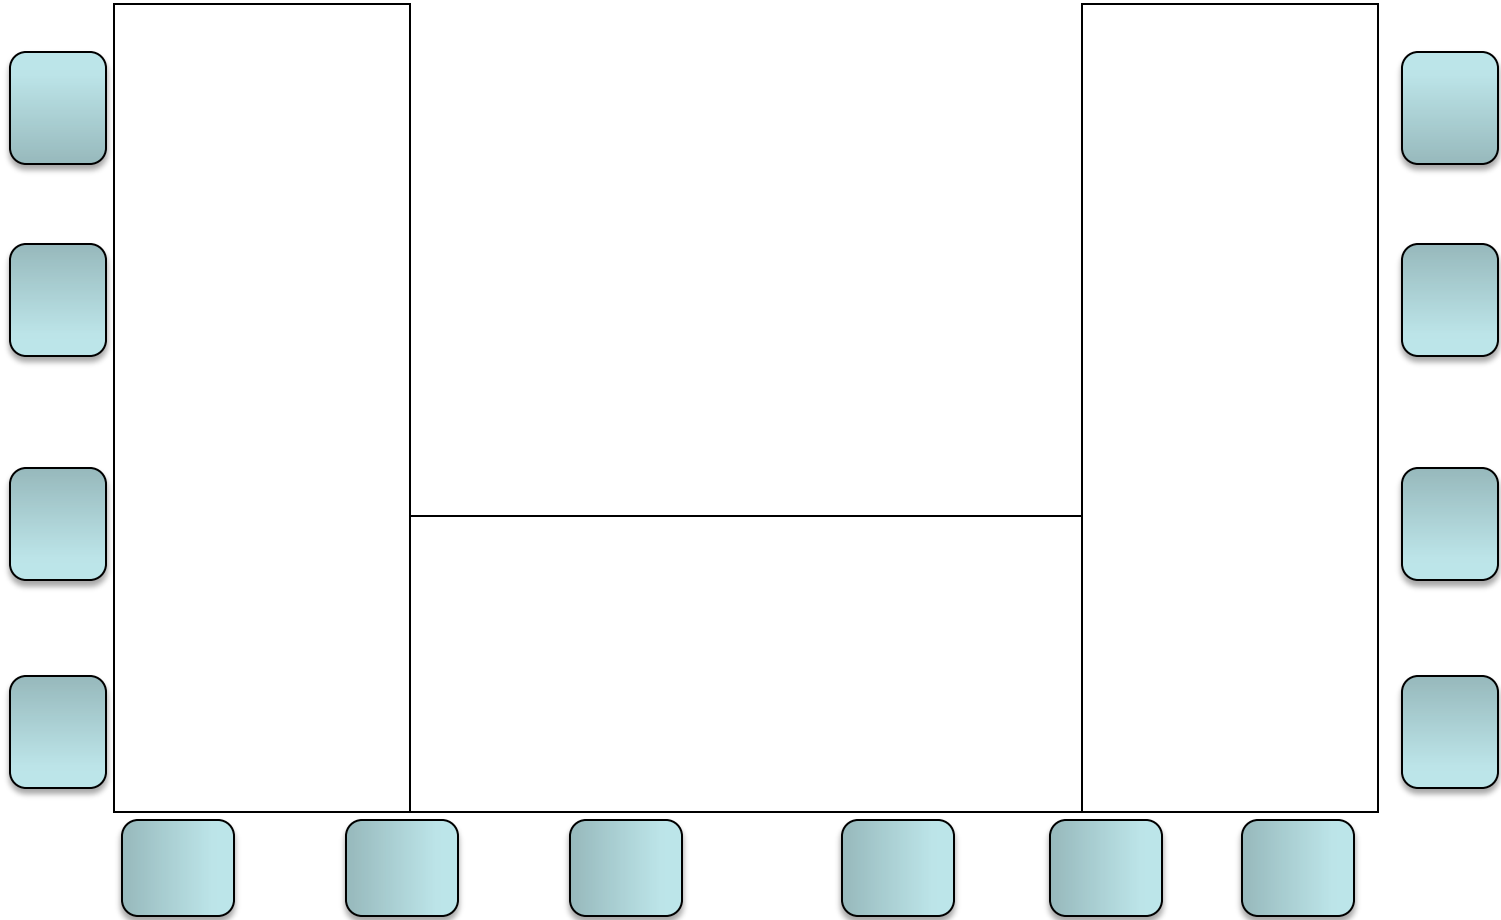

1 long table, 8-15 people

ENTRANCE

Conference Style 8-18 people

ENTRANCE

U-Shaped 8-14 people

AV Screen

ENTRANCE

Wine room 16-22 people

ENTRANCE

ENTRANCE

Cocktail Party Setup
(no chairs)

ENTRANCE

Wine Room
18 people
- Regular
Service Setup