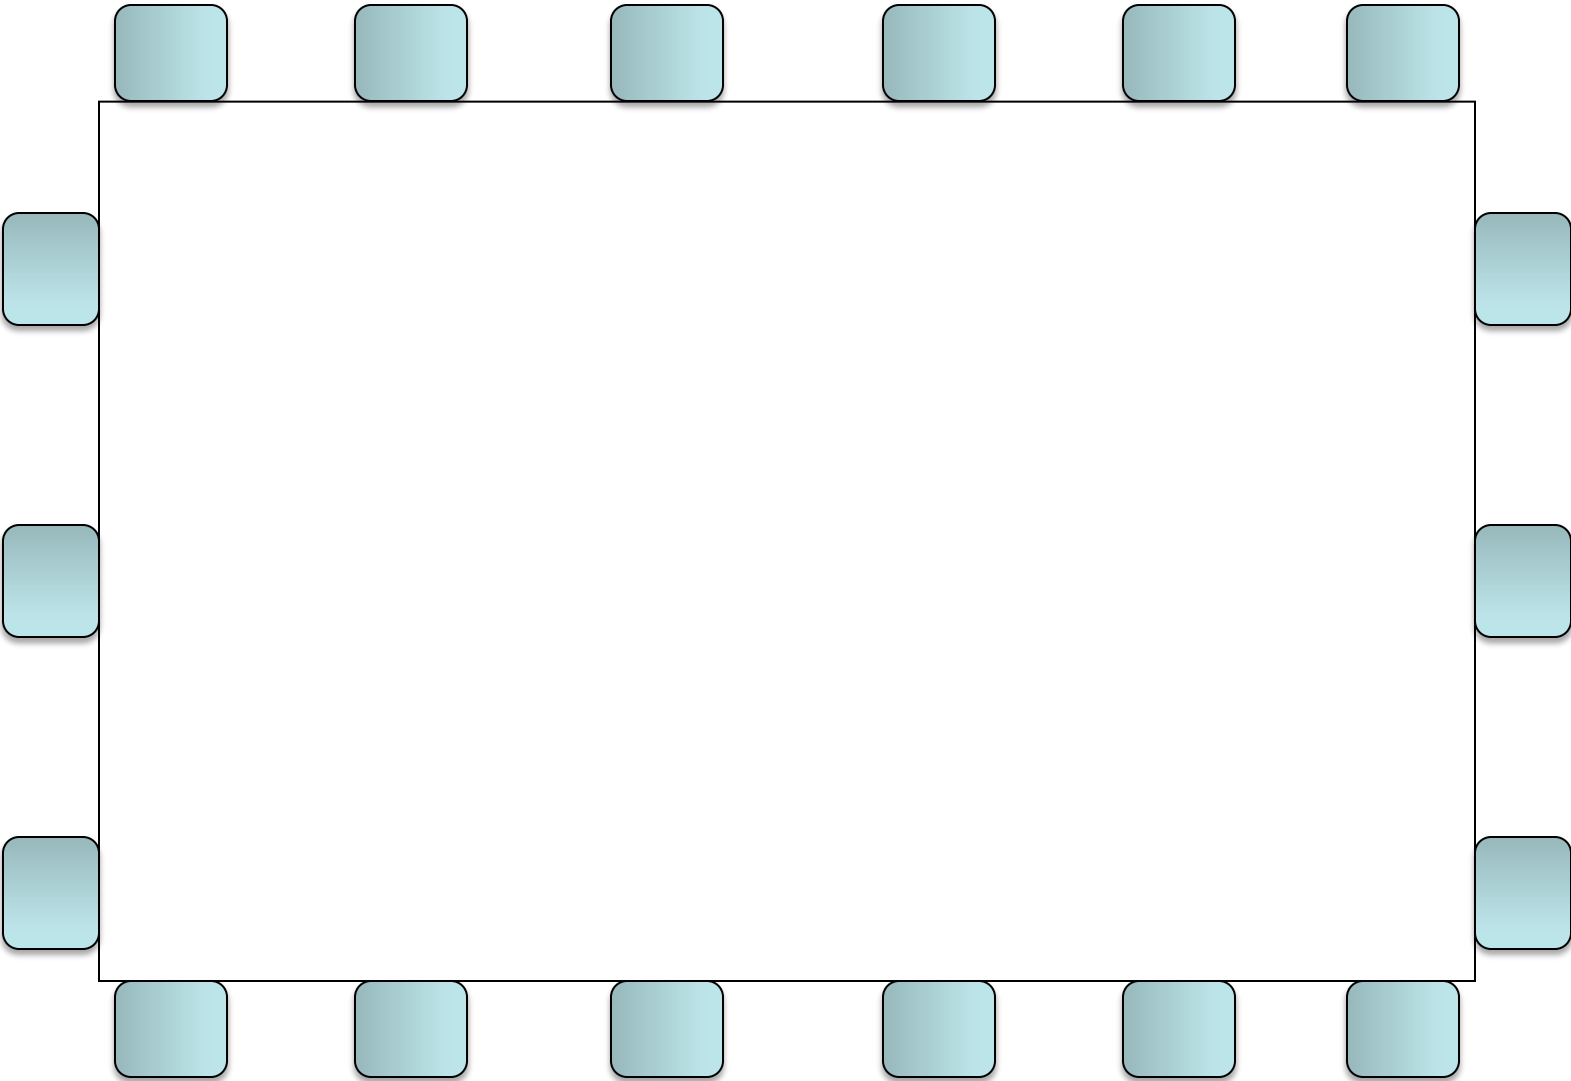

1 long table, 8-15 people

ENTRANCE

Conference Style 8-18 people

ENTRANCE

U-Shaped 8-14 people

AV Screen

ENTRANCE

Wine room 16-22 people

ENTRANCE

ENTRANCE

Cocktail Party Setup
(no chairs)

ENTRANCE

Wine Room
18 people
- Regular
Service Setup